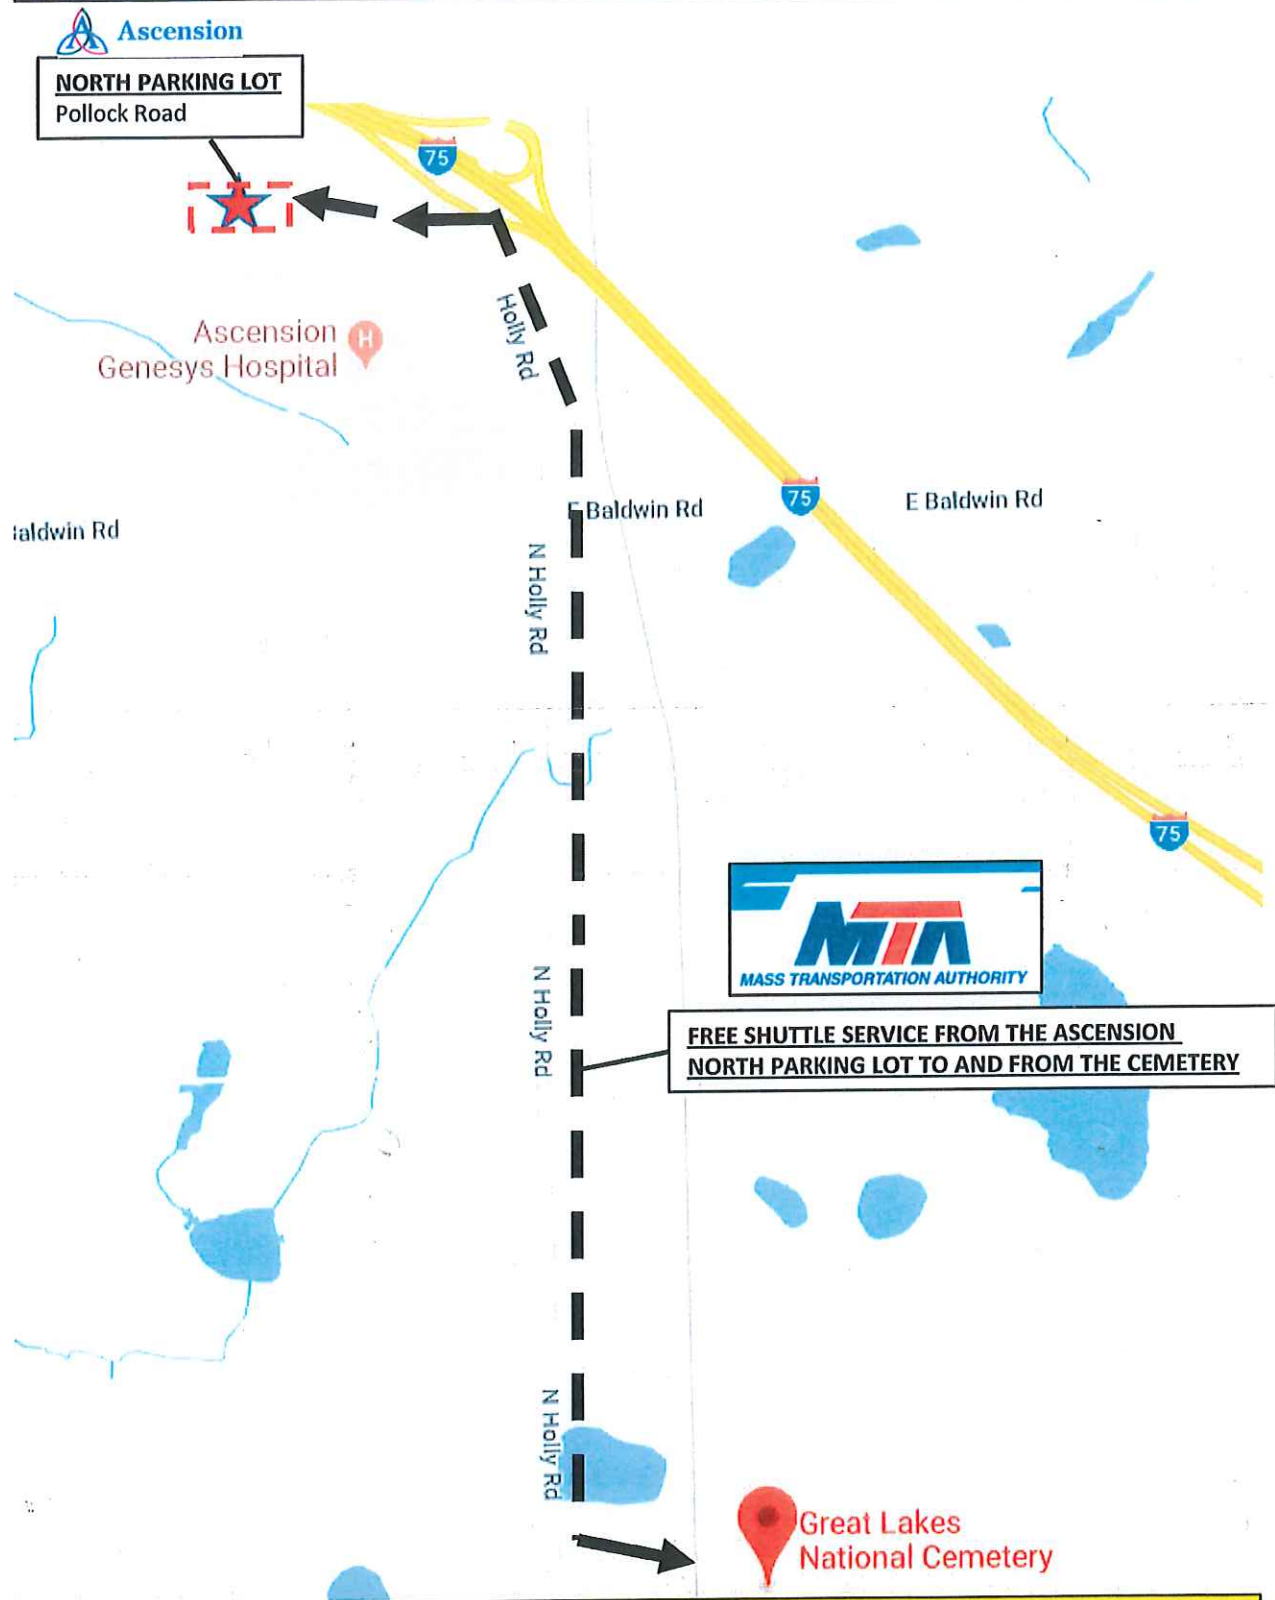

What: Wreaths Across America - We will place wreaths on veteran gravesites to Remember our fallen, to Honor their service and to Teach our children the value of freedom.

Where: Great Lakes National Cemetery
4200 Belford Rd, Holly, MI 48442

Parking: !!! Parking will be off-site at ASCENSION GENESYS HOSPITAL NORTH PARKING LOT (POLLOCK ROAD) with free MTA Shuttle service provided. Parking for the Wreaths Across America National Day was moved off-site for everyone's safety and to help minimize the traffic congestion in and around the cemetery. Shuttle service from the off-site parking lot will begin at 10:00am and end at 2pm.

Parking at the cemetery will be limited to handicap vehicles.

Clean-Up Day: Saturday, January 21, 2023 @ 9am

OFF-SITE PARKING DETAILS

Parking will be off-site at **ASCENSION GENESYS HOSPITAL NORTH PARKING LOT (POLLOCK ROAD)** with free MTA Shuttle service provided. Belford Road will be closed to traffic. Shuttle service will run every 15-20 minutes to and from the Administration Building at the cemetery.