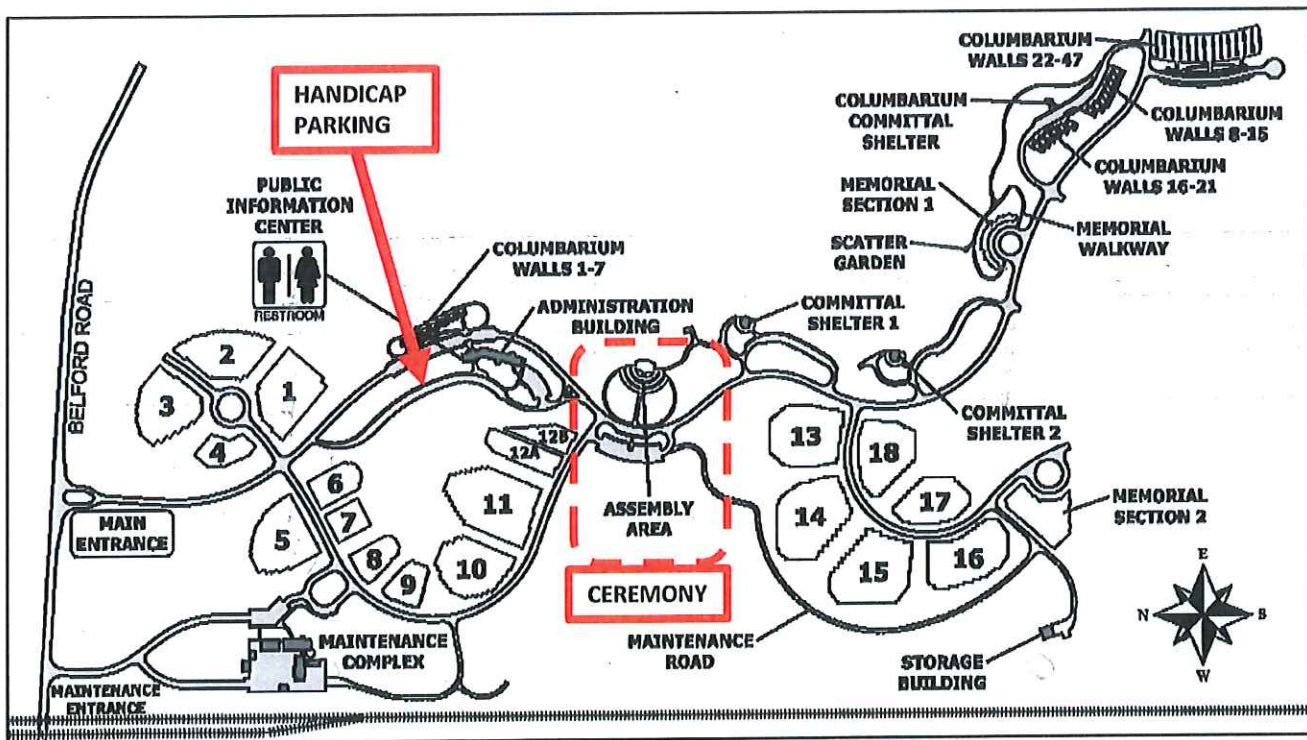

We ask that you are respectful of all and use the following protocol when laying a wreath

- Read the veteran's name as it is engraved on the headstone
- Thank the veteran for their service and sacrifice
- Share what is in your heart or on your mind
- Gently place the wreath against the stone

Do not place wreaths on any head stones that bear the Star of David

A BIG THANK YOU TO THE GREAT LAKES NATIONAL CEMETERY STAFF, ASCENSION GENESYS HOSPITAL, MATRIX EXPEDITED, MTA (MASS TRANSPORTATION AUTHORITY – FLINT), LOAD 1 TRANSPORTATION, WALMART, GREAT LAKES NATIONAL CEMETERY ADVISORY BOARD, PATRIOT GUARD RIDERS AND ALL OF THE VOLUNTEERS THAT HELPED TO MAKE THIS EVENT POSSIBLE!

Ascension